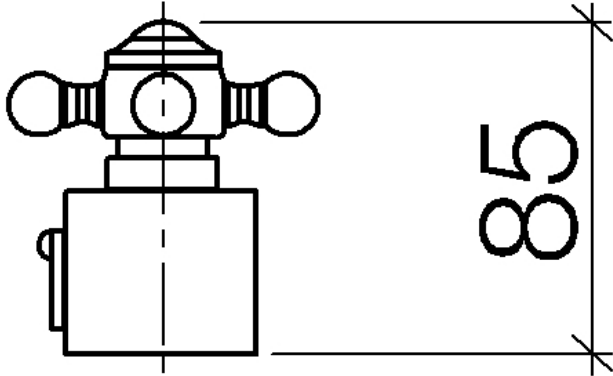

## MADISON Temperature control handle - Platinum

MADISON

---

11 420 360

11 420 360

11 420 360

Parts for other finishes can be found here: [Chrome](#)